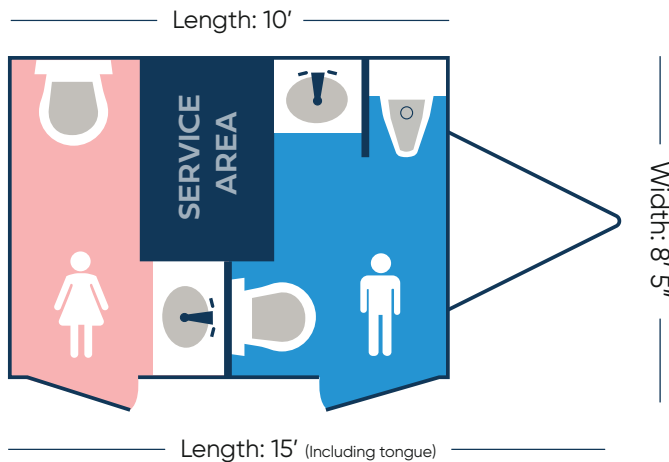

LUXURY

RESTROOM FACILITIES

REGAL S2-STALL TRAILER

MODERN INTERIOR

- Upscale, modern interior with AM/FM/Bluetooth Stereo for wireless control of music, built-in speakers in each stall.
- Ready to plug into standard outlets or 12-gauge extension cords
- Heating and air conditioning control when connected to power.
- Solar power option allows for use of lights, water pump, and vents when power source is unavailable.
- Placement should be on solid level ground within 100 feet of electric and water source.

TRAILER DIMENSIONS — Height: 10' 11"

MEN'S ROOM

WOMEN'S ROOM

WATER SUPPLY

INTERNAL:

105 Gallons

EXTERNAL:

City water via garden hose

WASTE CAPACITY

275 GALLONS

POWER OPTIONS

SUMMER:

2-20 amp (110v) dedicated circuits
3000W Generator (optional)

WINTER:

4-20 amp (110v) dedicated circuits
6500W Generator (optional)