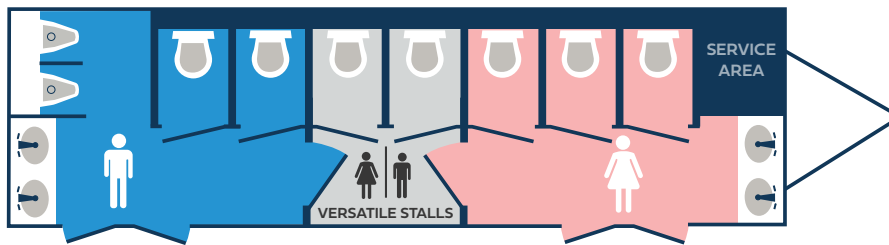

TRAILER DIMENSIONS — Height: 11'6"

Length: 28' 6"

Length: 33' (Including tongue)

Width: 8'6"