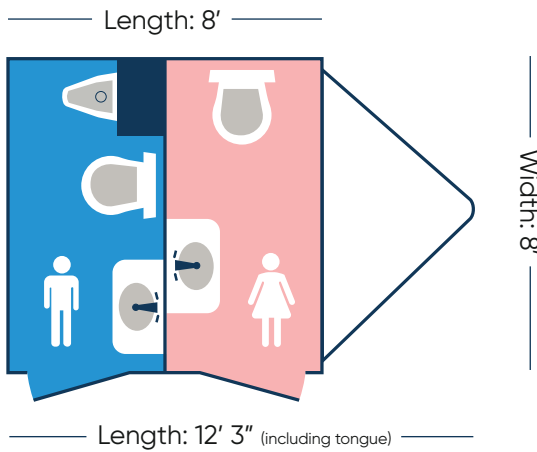

LUXURY RESTROOM FACILITIES

8-FOOT RESTROOM TRAILER

801 TRAILER

TRAILER #220

- Lighted entry ways assist during evening usage.
- Audio controls available in each compartment for ambience.
- Ventilation system allows fresh air in and removes unwanted odors.
- Occupied lights at each entry let those waiting know when in-use
- Climate controlled facility (heat & A/C) when connected to power.
- Hand-free flush levers to minimize the spread of germs.
- Placement should be on solid level ground within 100 feet of electric and water source.

TRAILER DIMENSIONS — Height: 12'

MEN'S ROOM

WOMEN'S ROOM

WATER SUPPLY

WASTE CAPACITY

POWER OPTIONS

INTERNAL:

90 Gallons