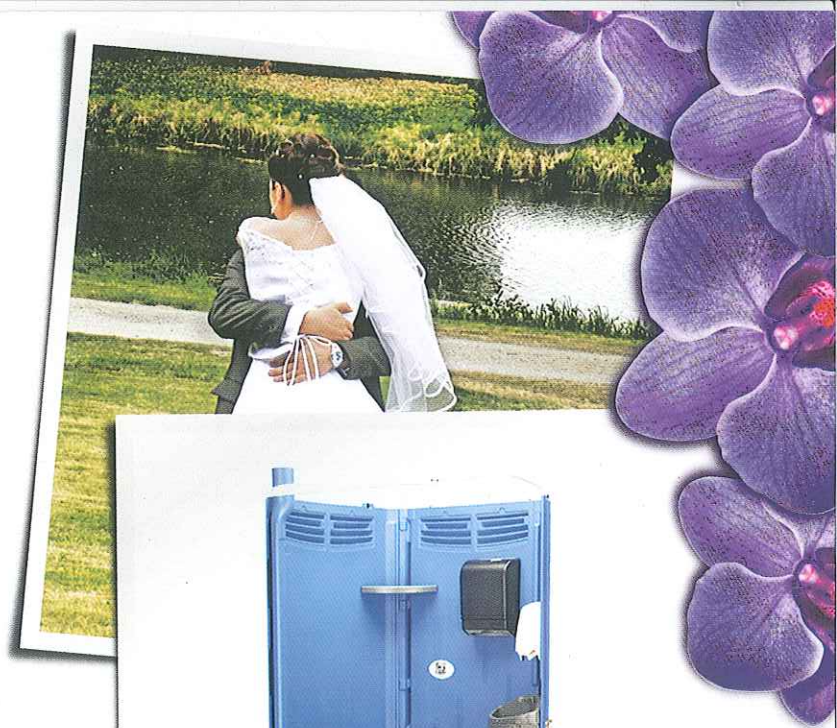

→ SERVICE SANITATION PRESENTS ←

The Deluxe

PORTABLE RESTROOM

The Deluxe Portable Restroom is the perfect portable for your big day! With a flushing toilet and sink for hand washing, guests are sure to appreciate the additional amenities the deluxe provides over other portables.

FLUSHABLE DELUXE PORTABLE RESTROOM

- Portable restroom with flushing toilet and sink for hand washing
- 20% larger than a basic portable restroom
- Fully stocked with soap, paper towels, and water
- Additional amenities include: mirror, coat hook, and trash can
- Modern design and improved ventilation
- Dimensions: 47”L x 47”W x 91”H